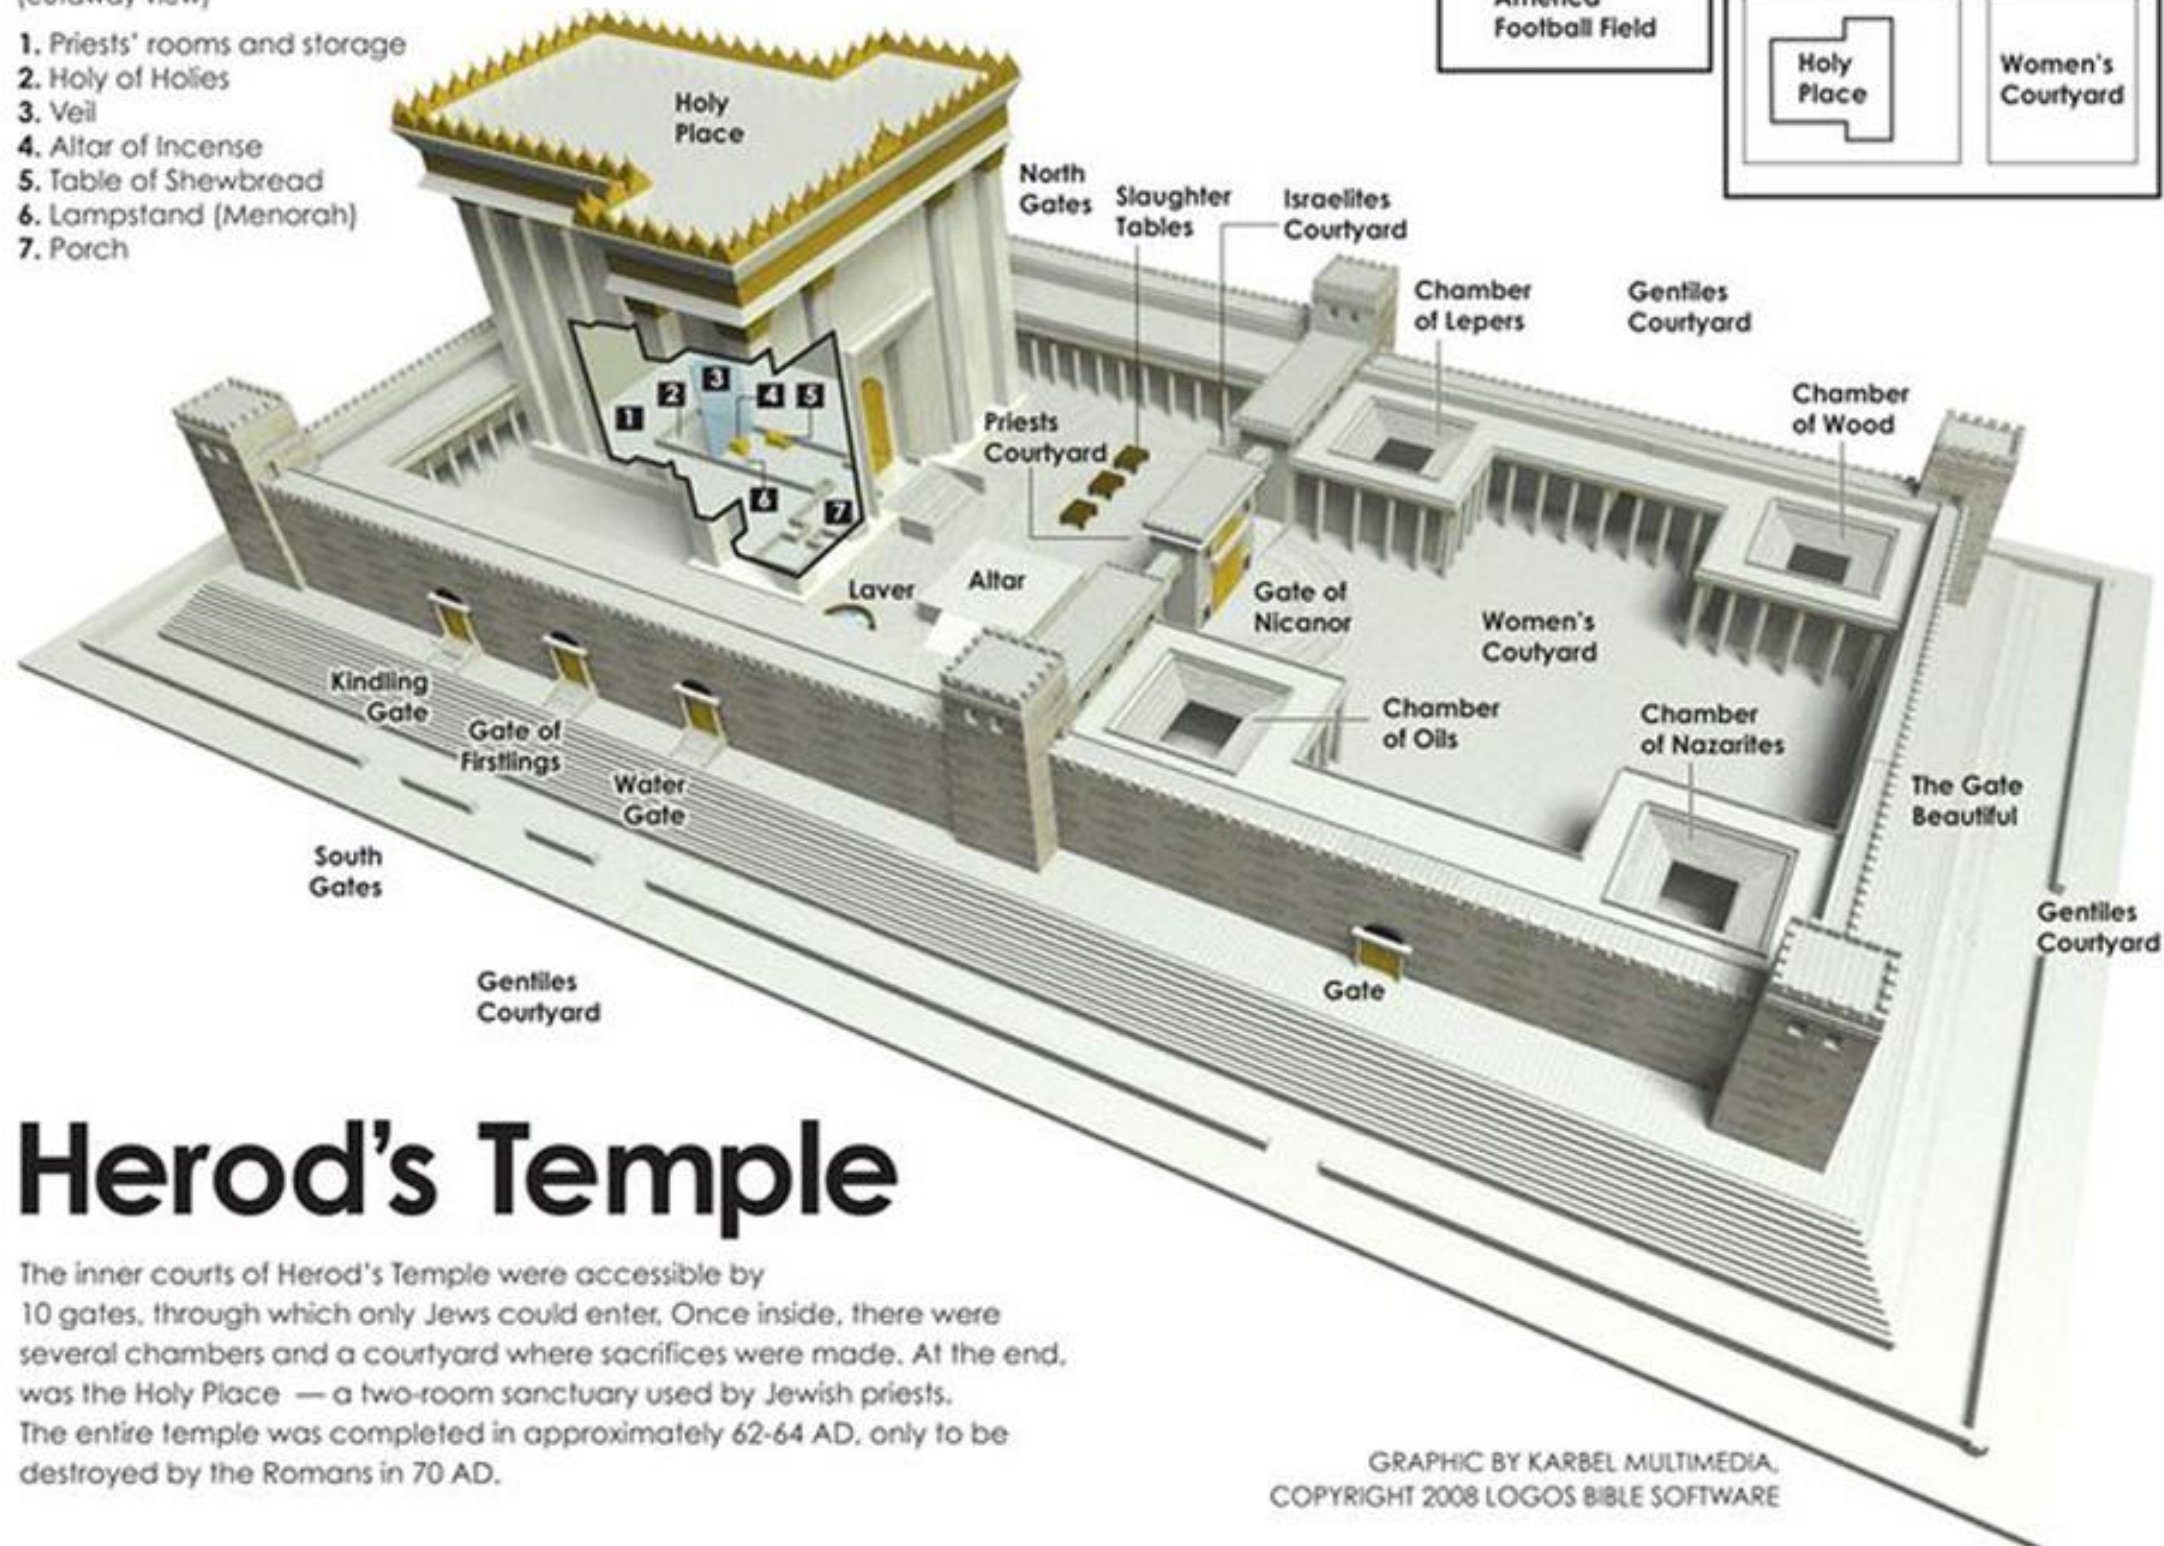

# 1. Jesus confronts sin

WHO IS THIS  
JESUS?

## INSIDE THE HOLY PLACE

(cutaway view)

1. Priests' rooms and storage
2. Holy of Holies
3. Veil
4. Altar of Incense
5. Table of Shewbread
6. Lampstand (Menorah)
7. Porch

Size comparison (approximate):

America  
Football Field

# Herod's Temple

The inner courts of Herod's Temple were accessible by 10 gates, through which only Jews could enter. Once inside, there were several chambers and a courtyard where sacrifices were made. At the end, was the Holy Place — a two-room sanctuary used by Jewish priests. The entire temple was completed in approximately 62-64 AD, only to be destroyed by the Romans in 70 AD.